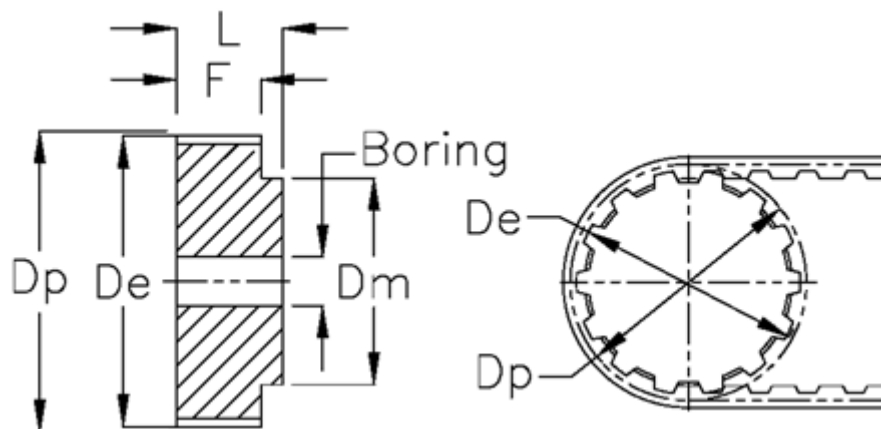

Data Sheet

Article number: 60415331060

Description: Timing Belt Pulley 31 T10 60/0

Measures

Belt width	= - 16 mm	Type	= T10
D_e	= 189.1	Weight	= 1.704
D_m	= 110		
D_p	= 191.15		
F	= 21		
L	= 31		
Pre-drilled	= 16		
Tooth number	= 60		